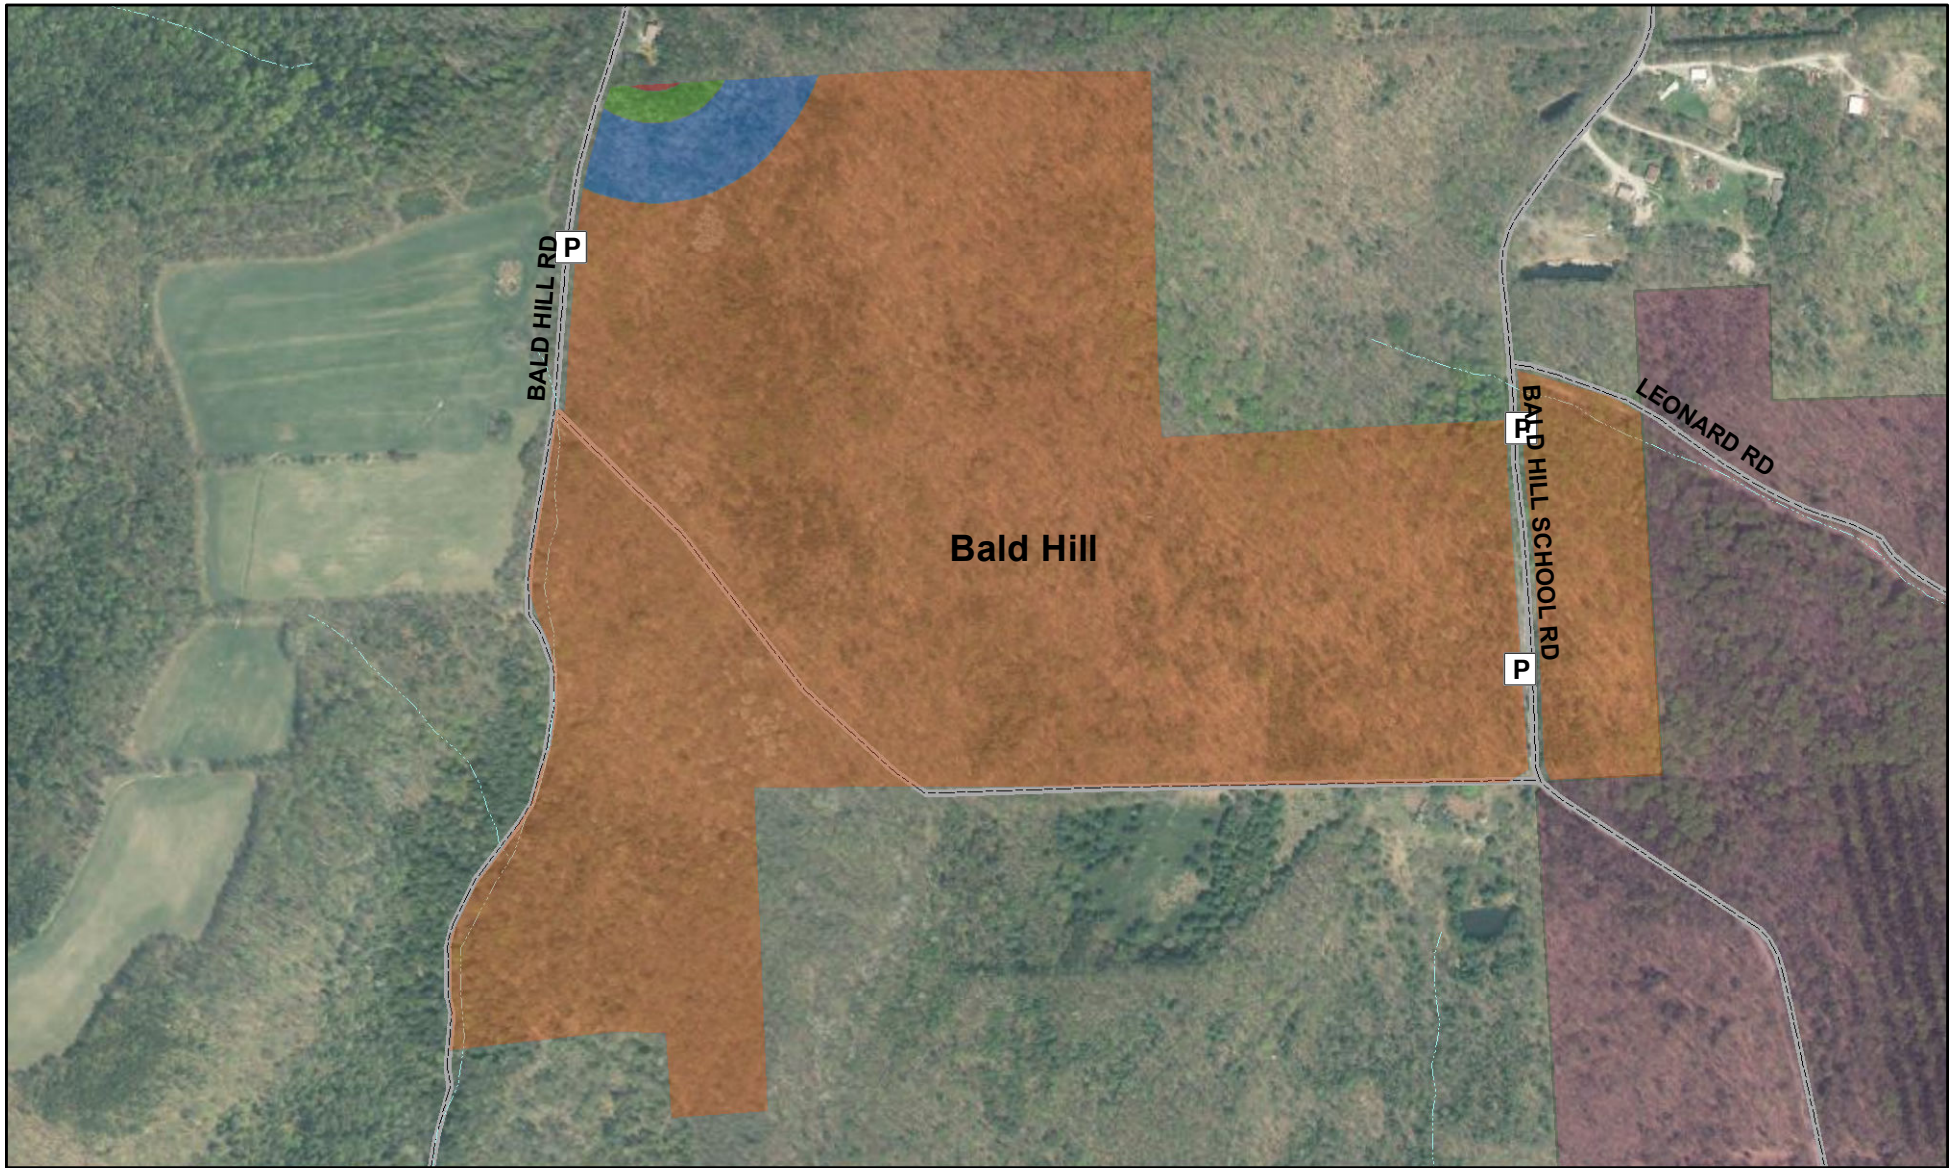

Cornell University Deer Management Program Bald Hill/Caroline Pinnacles

Deer Management Zones

Allowed Use

-  Bow
-  Crossbow
-  Firearm
-  Muzzleloader Only
-  Restricted

Streams

-  Intermittent Stream
-  Perennial Stream
-  Roads
-  Parking Areas
-  State Forest