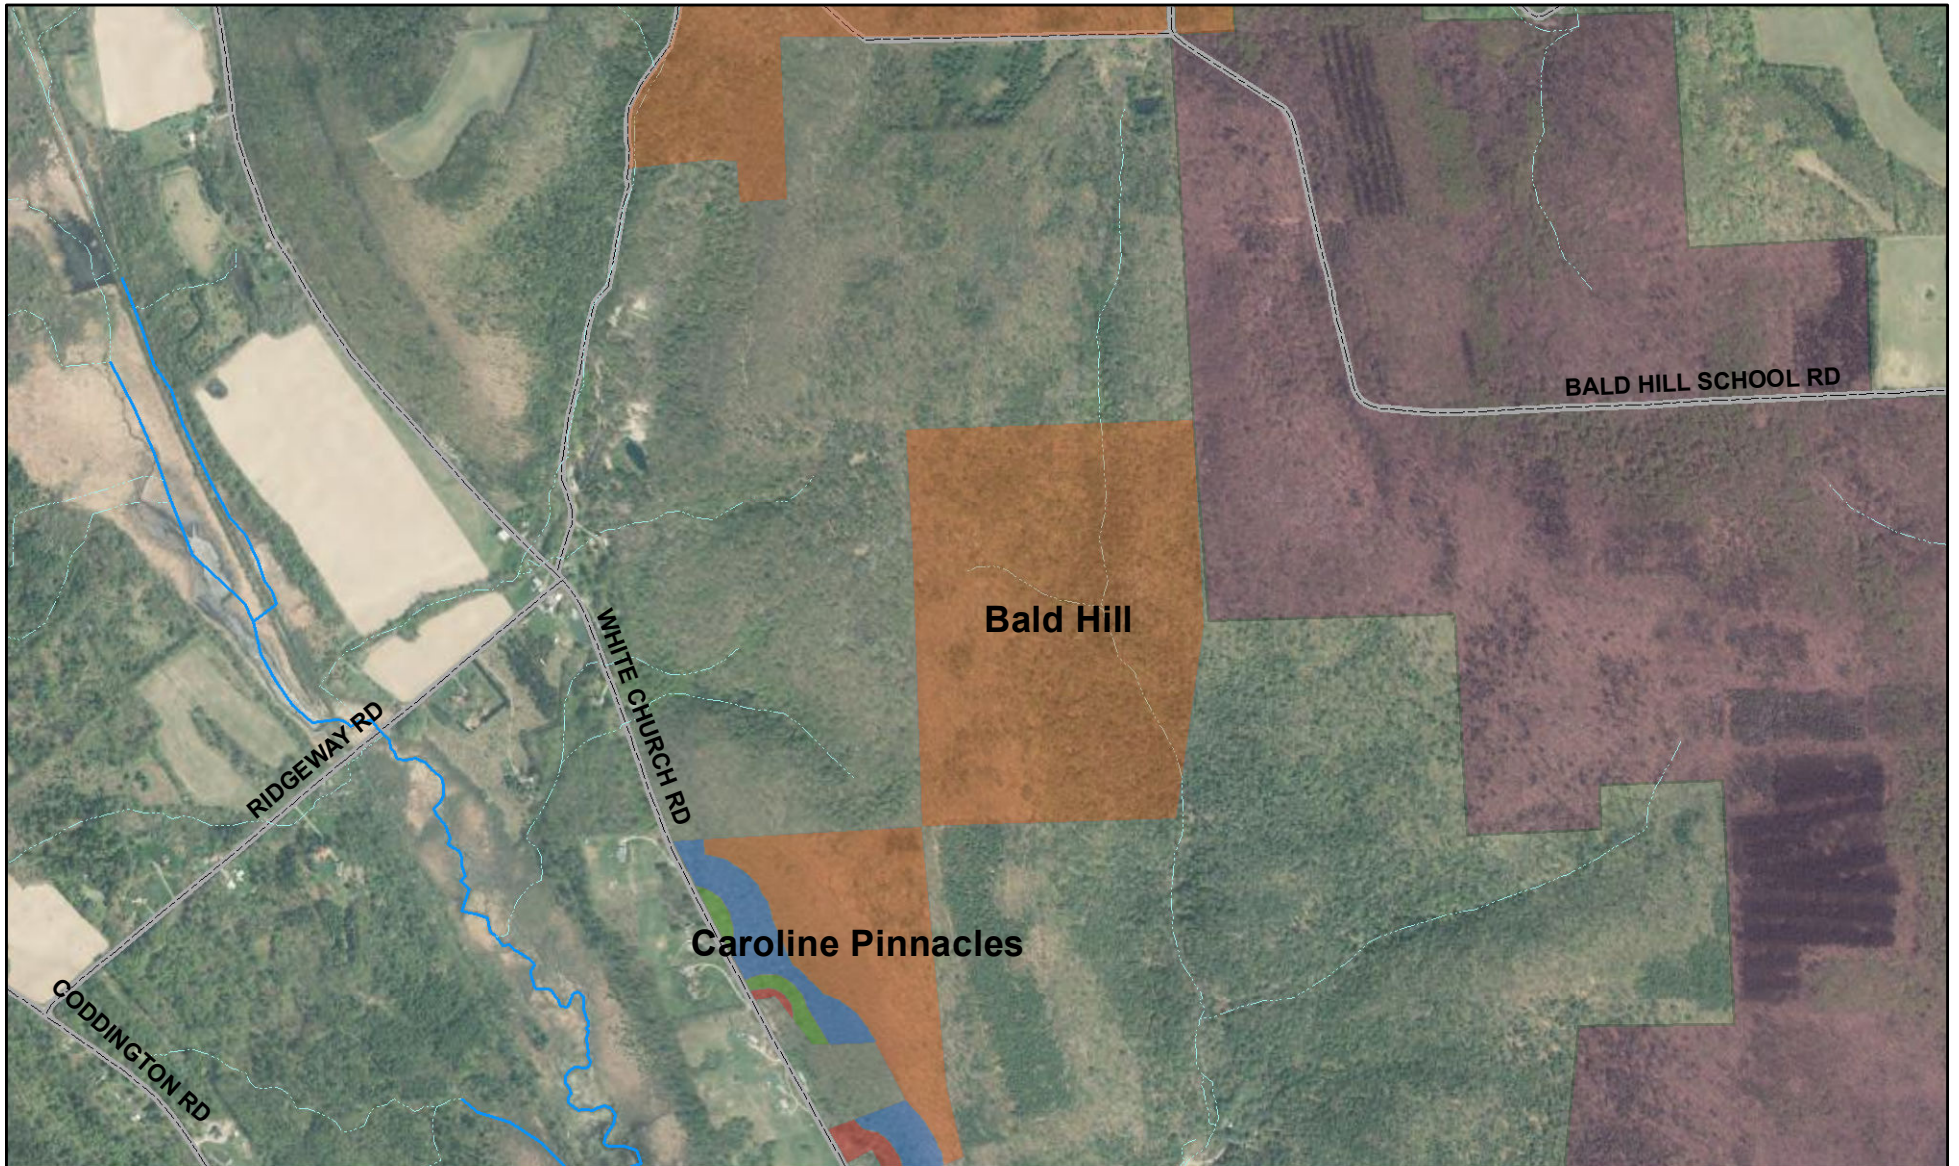

Cornell University Deer Management Program Bald Hill/Caroline Pinnacles

Deer Management Zones

Allowed Use

- Bow
- Crossbow
- Firearm
- Muzzleloader Only
- Restricted

Streams

- Intermittent Stream
- Perennial Stream
- Roads
- Parking Areas
- State Forest