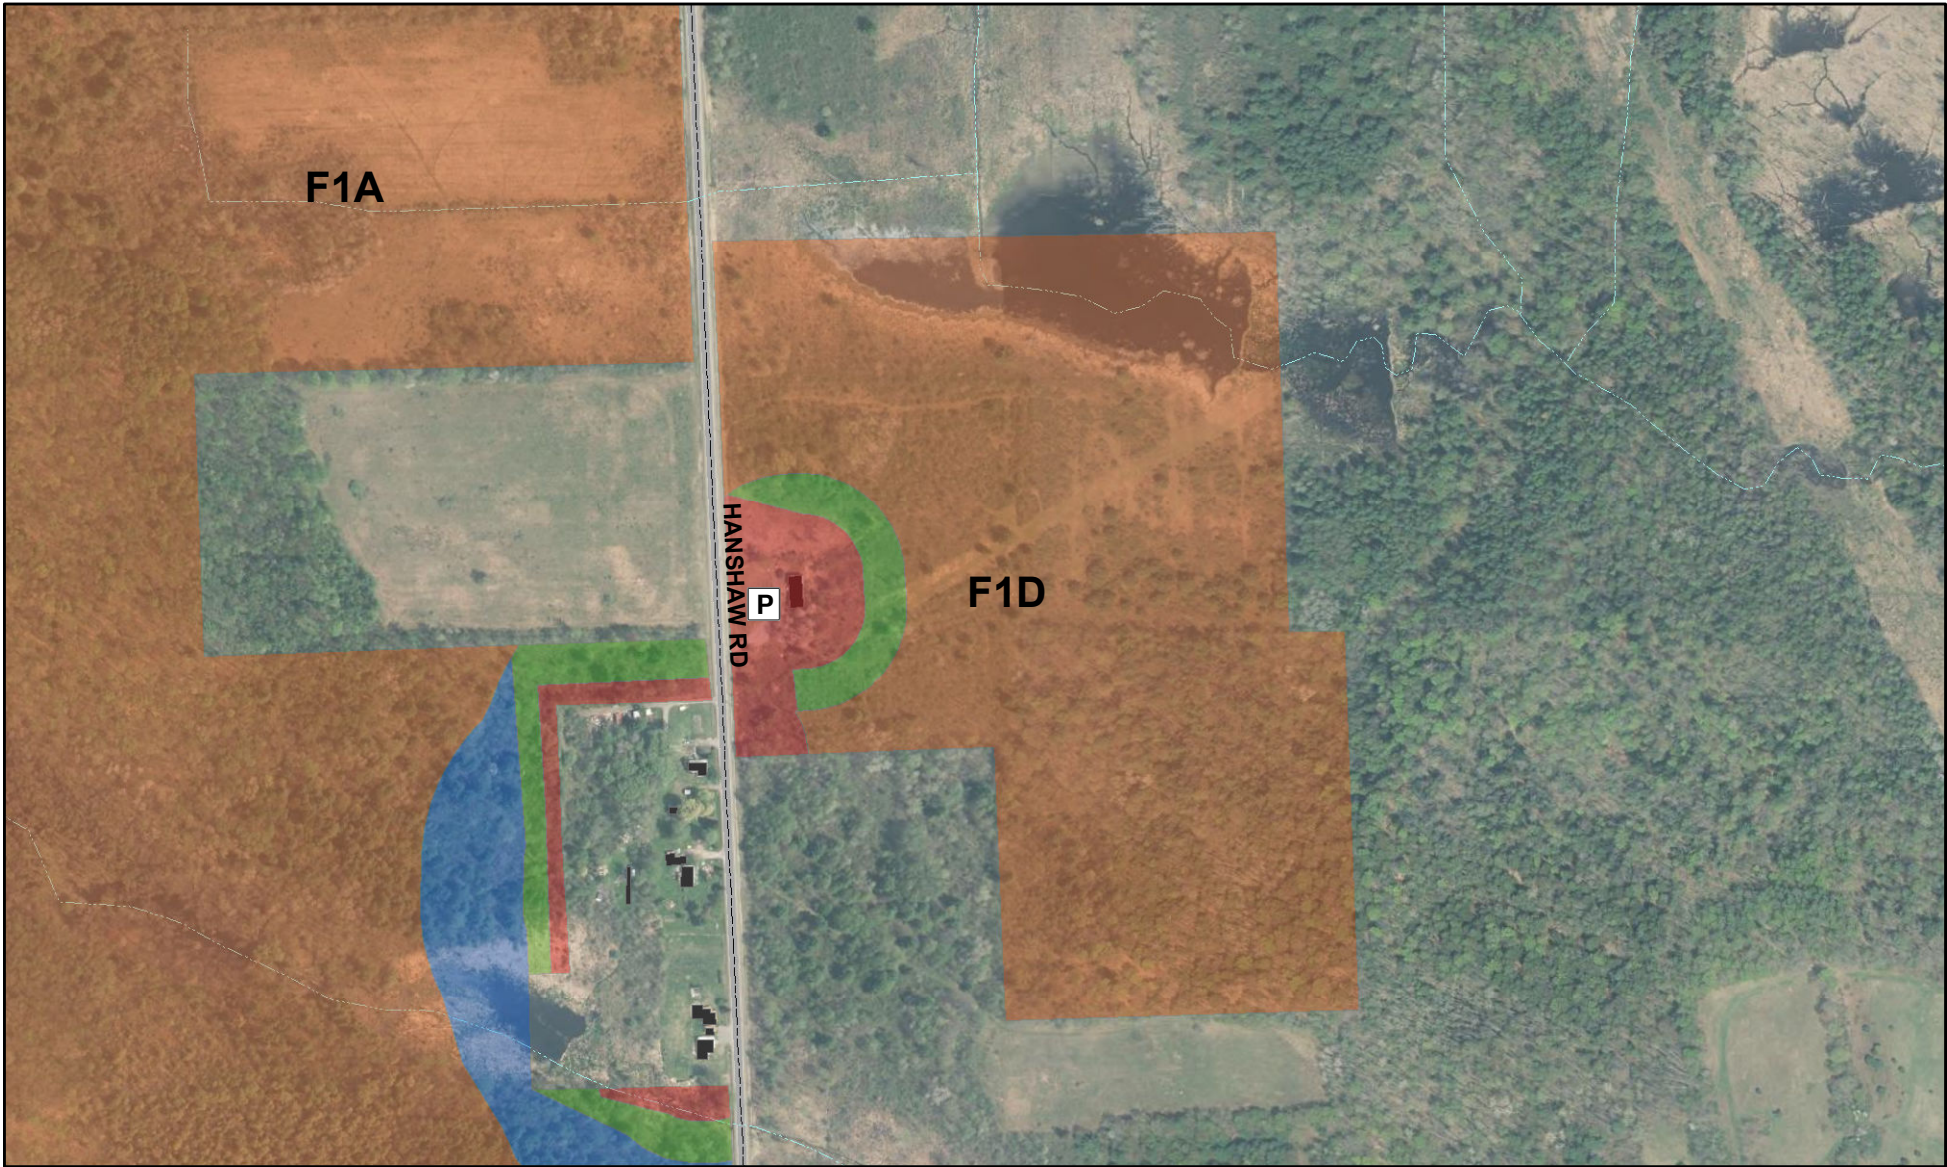

Cornell University Deer Management Program - F1D

Deer Management Zones

Allowed Use

- Bow
- Crossbow
- Firearm
- Muzzleloader Only
- Restricted

Streams

- Intermittent Stream
- Perennial Stream
- Buildings
- Roads
- P Parking Areas