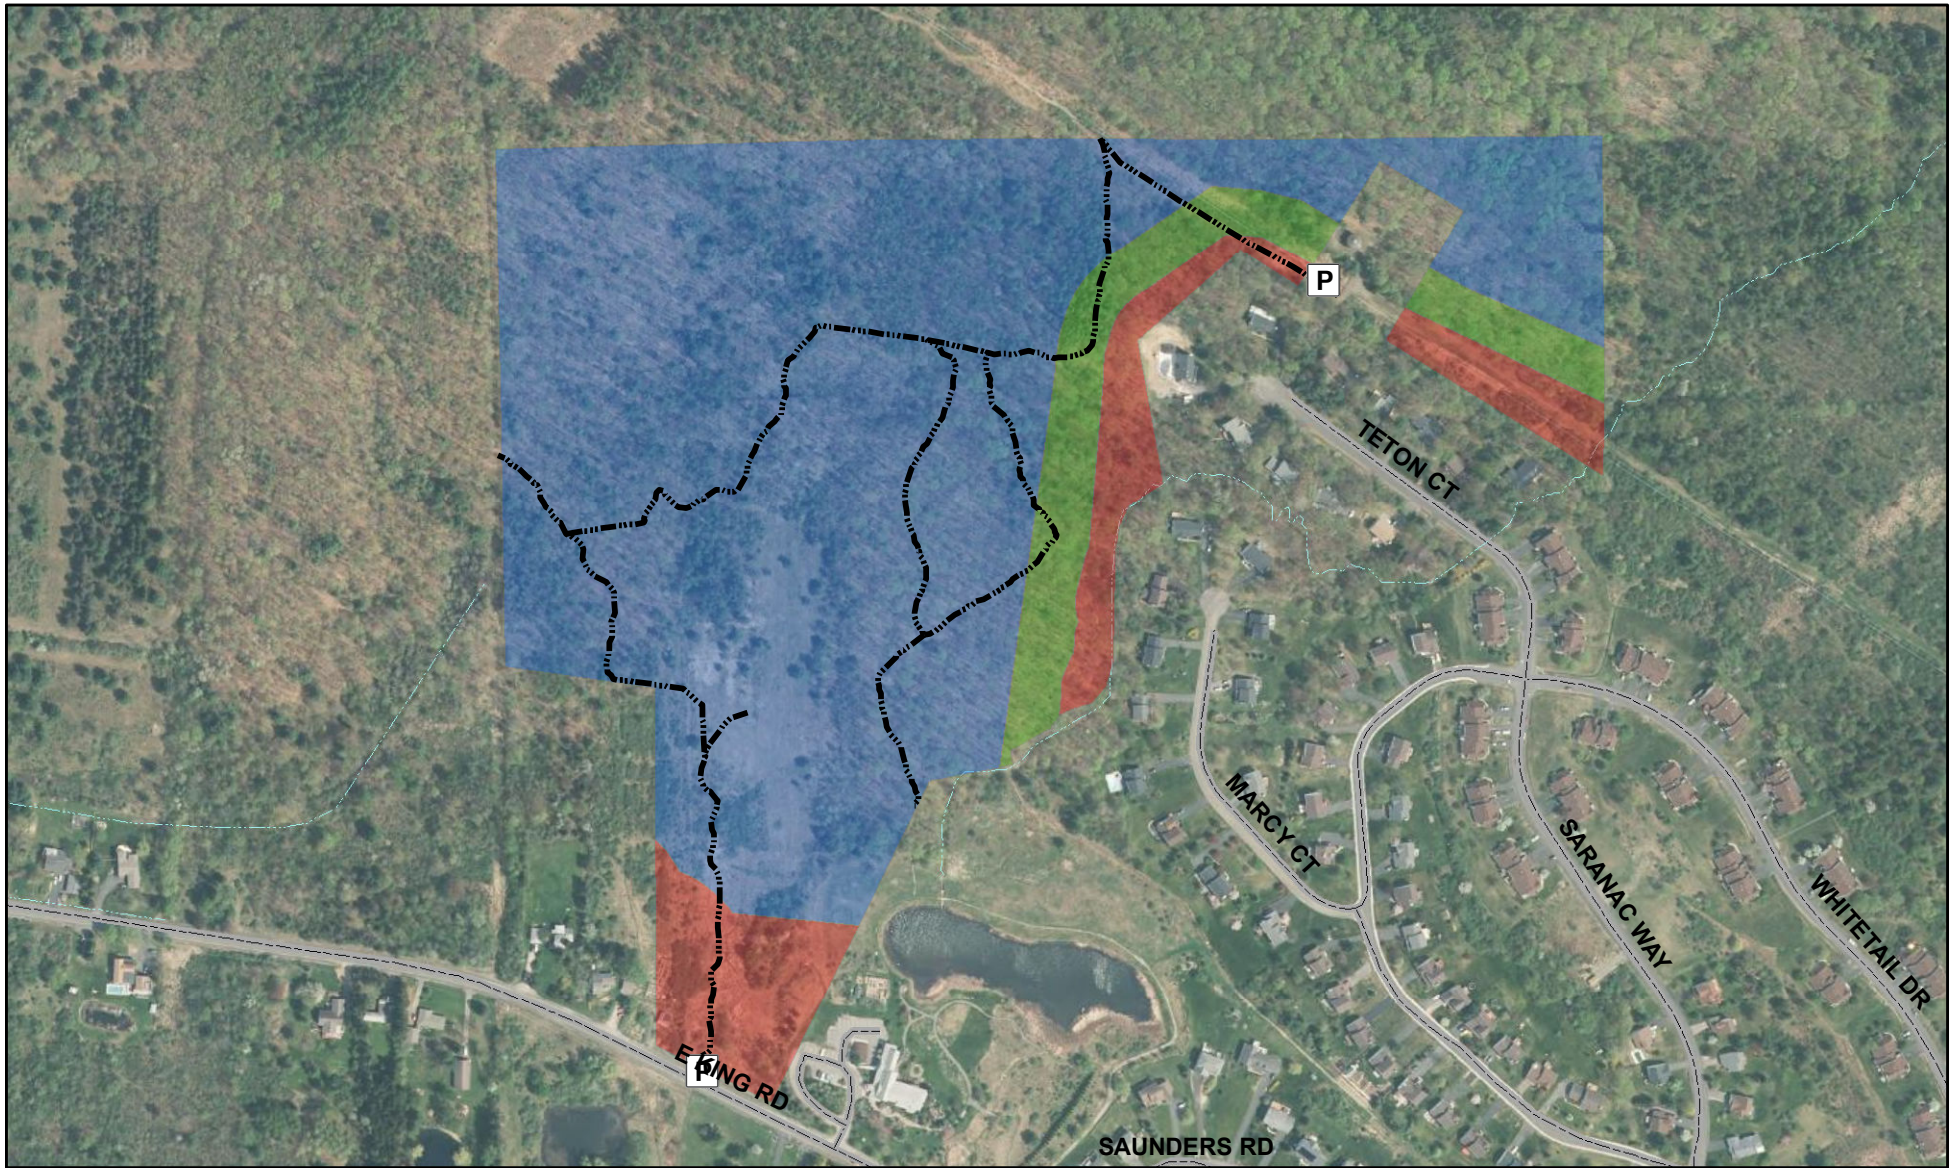

Cornell University Deer Management Program

P Parking Areas

Cornell Botanic Gardens Trail System

Trail

Allowed Use

- Bow
- Crossbow
- Firearm
- Muzzleloader Only
- Restricted

Streams

- Intermittent Stream
- Perennial Stream
- Roads