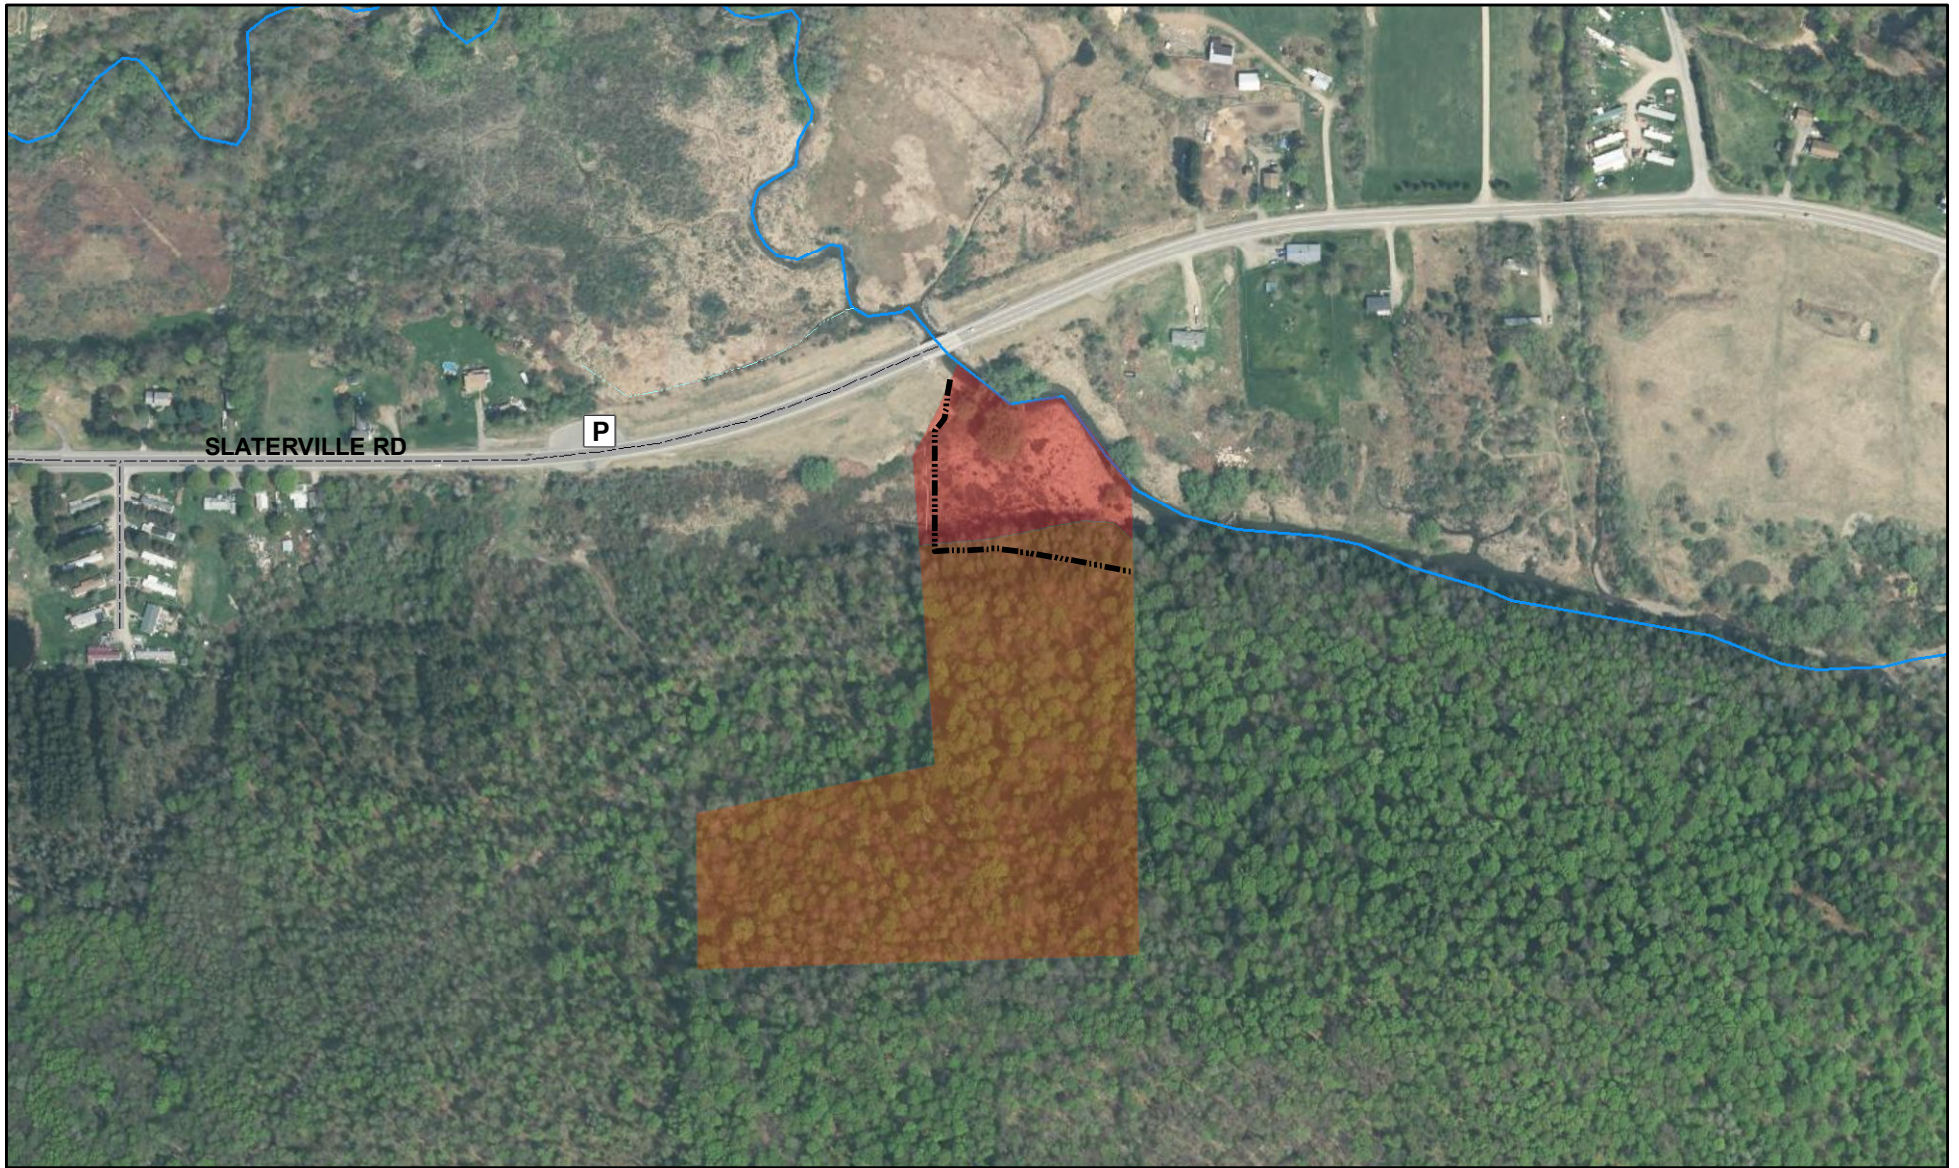

Cornell University Deer Management Program

P Parking Areas

Cornell Botanic Gardens Trail System

— Cornell Botanic Gardens Trail System

Allowed Use

- Bow
- Crossbow
- Firearm
- Muzzleloader Only
- Restricted

Streams

- Intermittent Stream
- Perennial Stream
- Roads