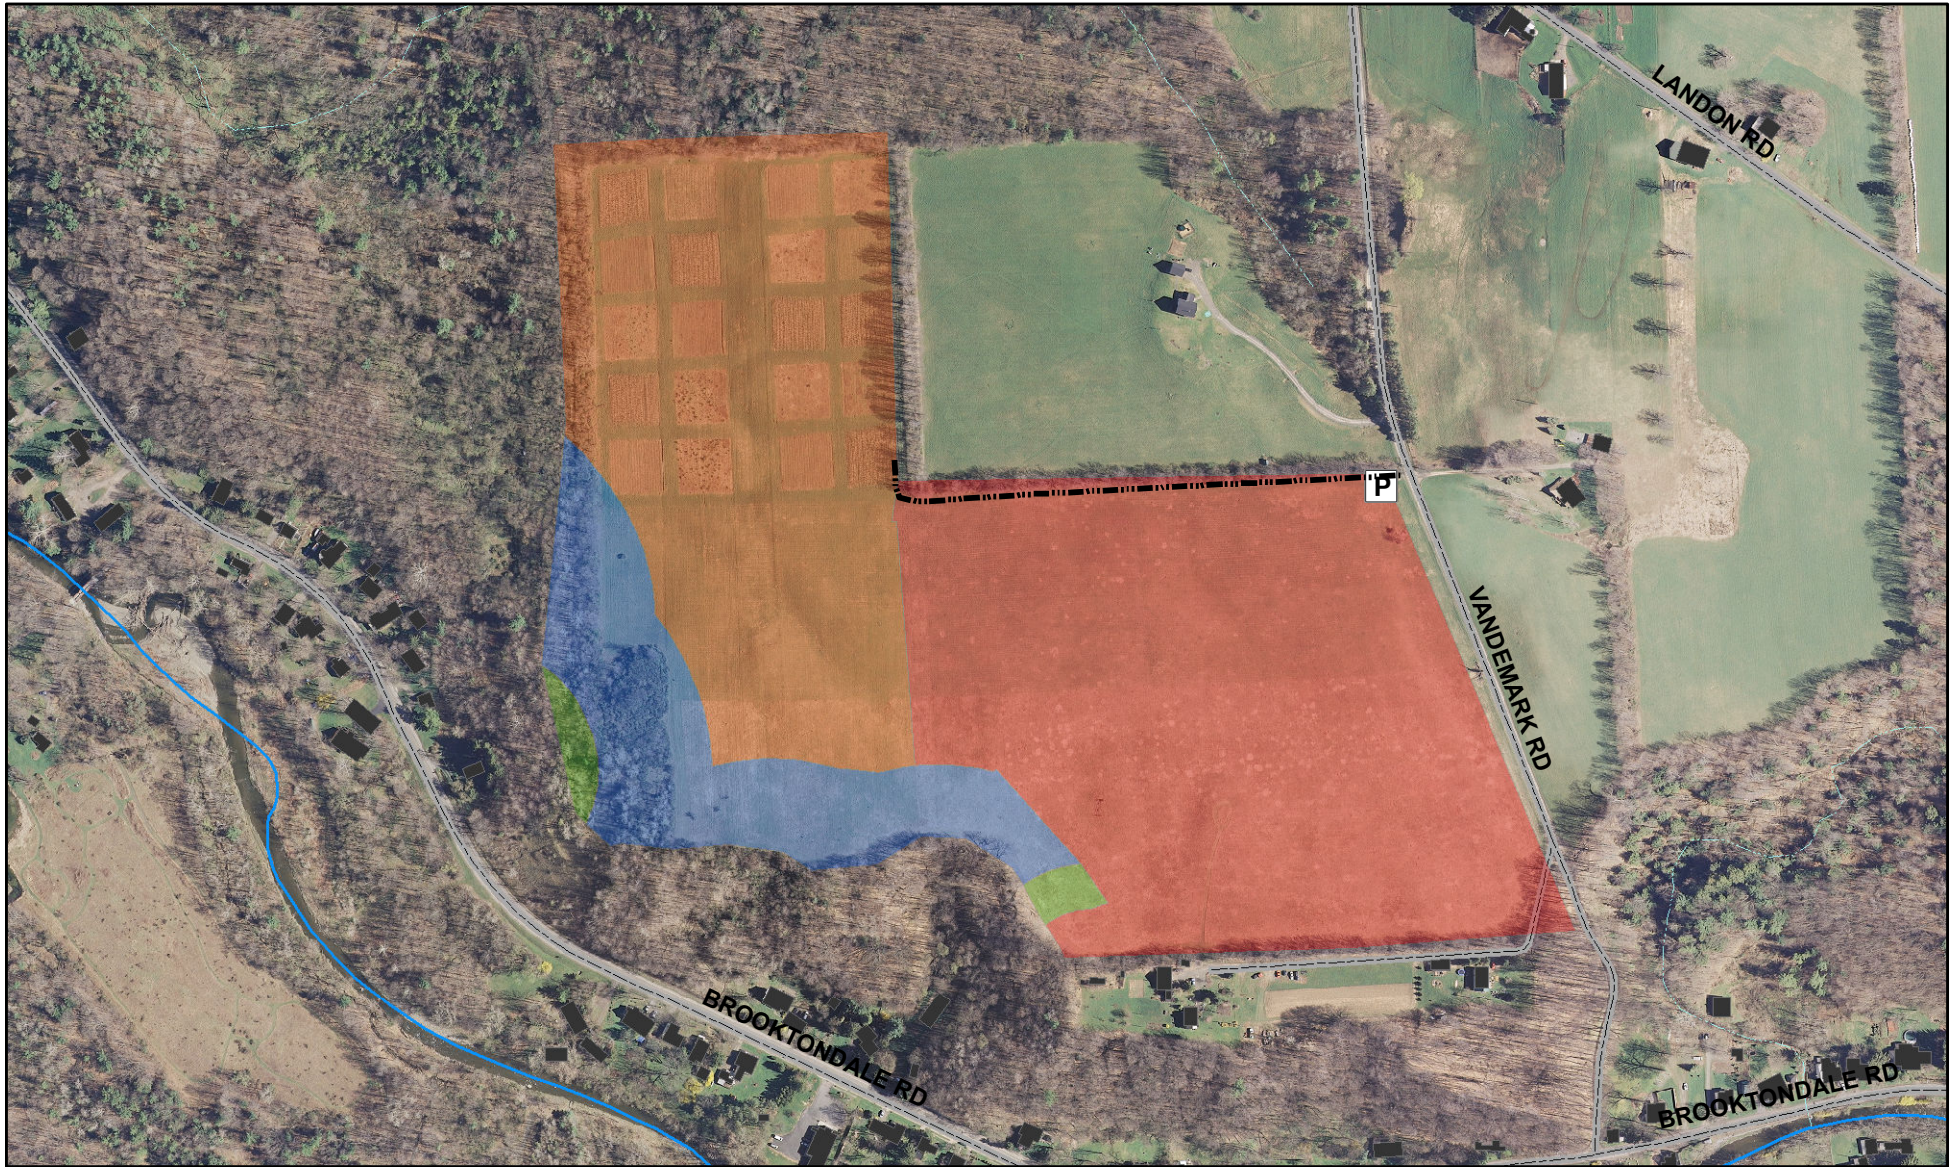

Cornell University Deer Management Program - Dunlop Meadow

--- Dunlop Meadow Trail & Access Lane

P Parking Areas

Allowed Use

- Bow
- Crossbow
- Firearm
- Restricted

Streams

- Intermittent Stream
- Perennial Stream
- Buildings
- Roads