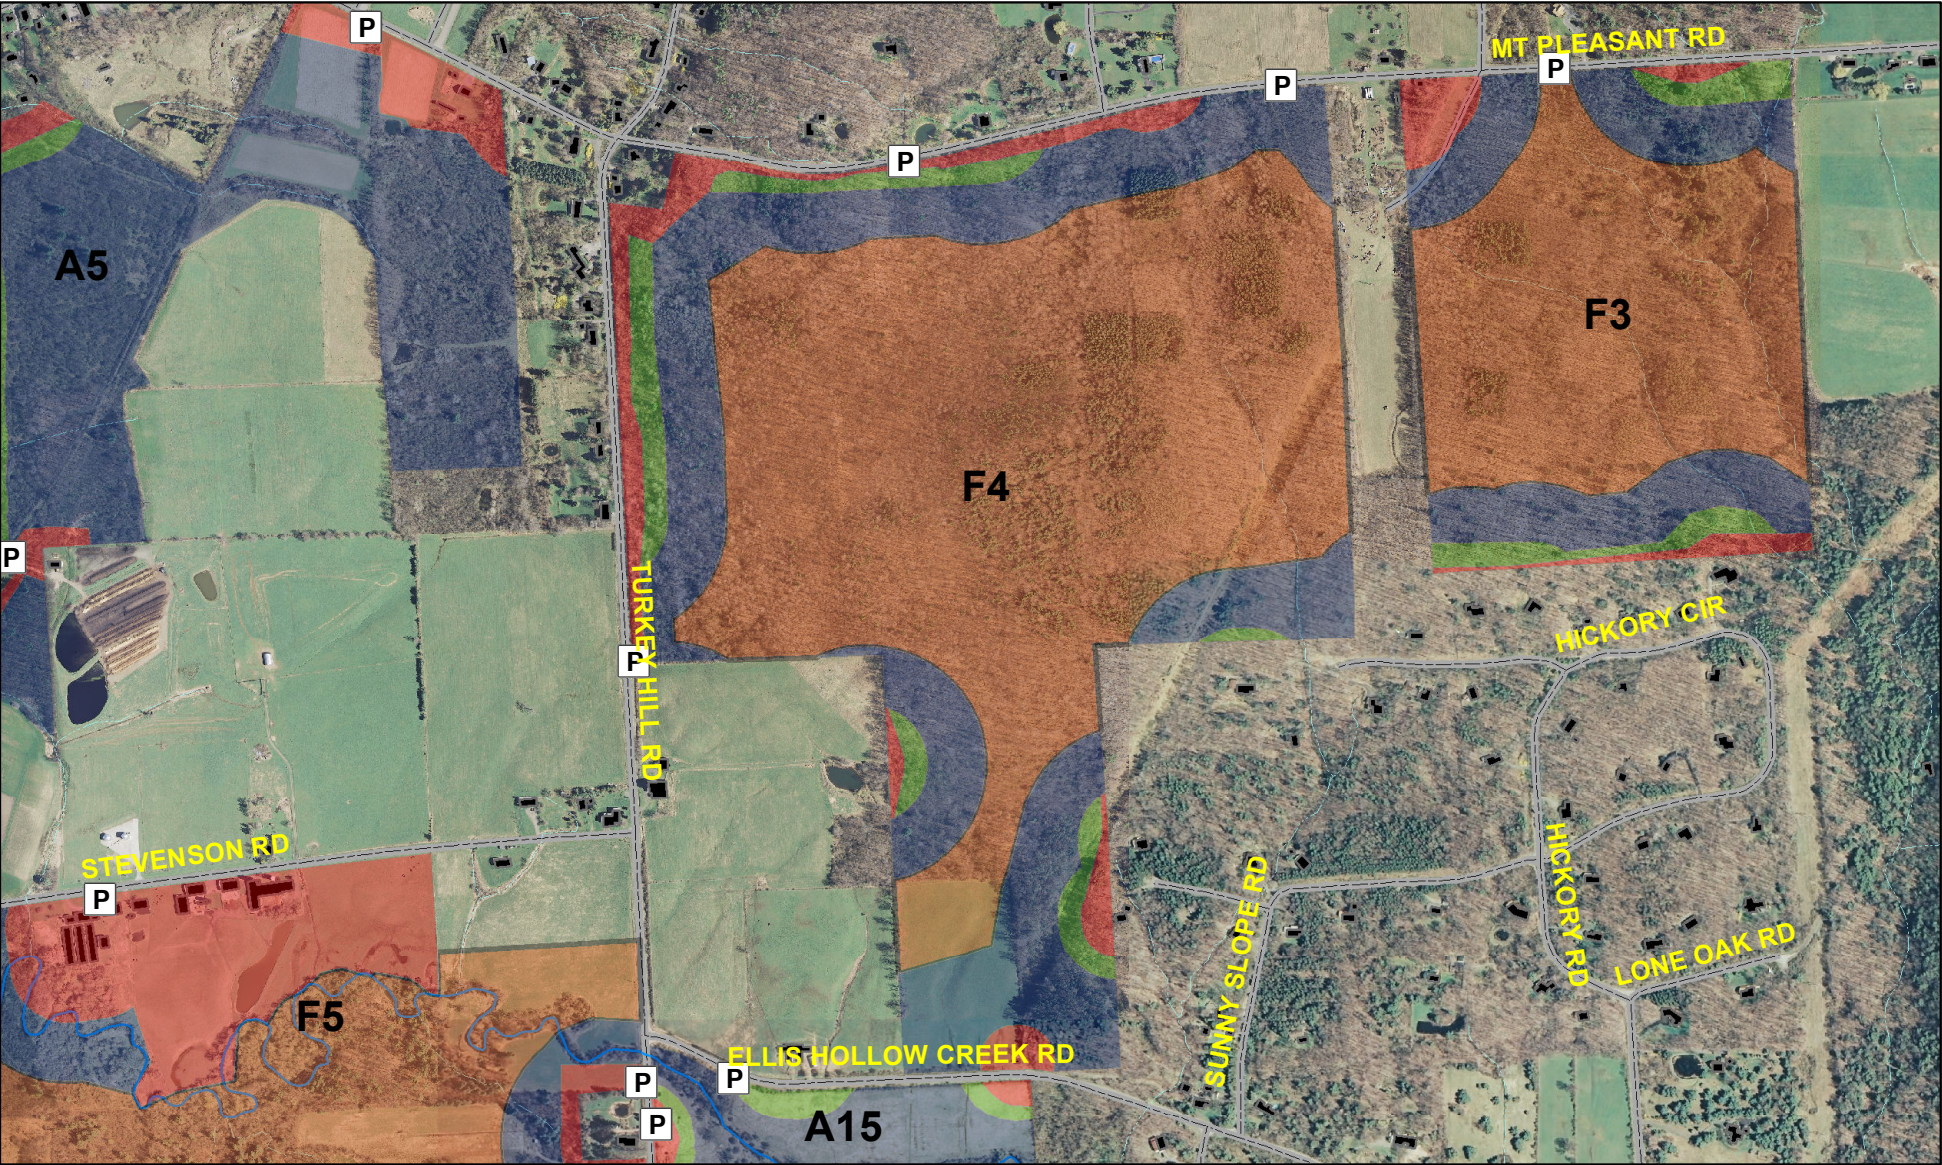

Cornell University Deer Management Program - F4

Cornell Hunting Zones	P Parking Areas		
Allowed Use	Streams		
Bow	Intermittent Stream		
Crossbow	Perennial Stream		
Firearm	Buildings		
Muzzleloader Only	Roads		
Restricted			