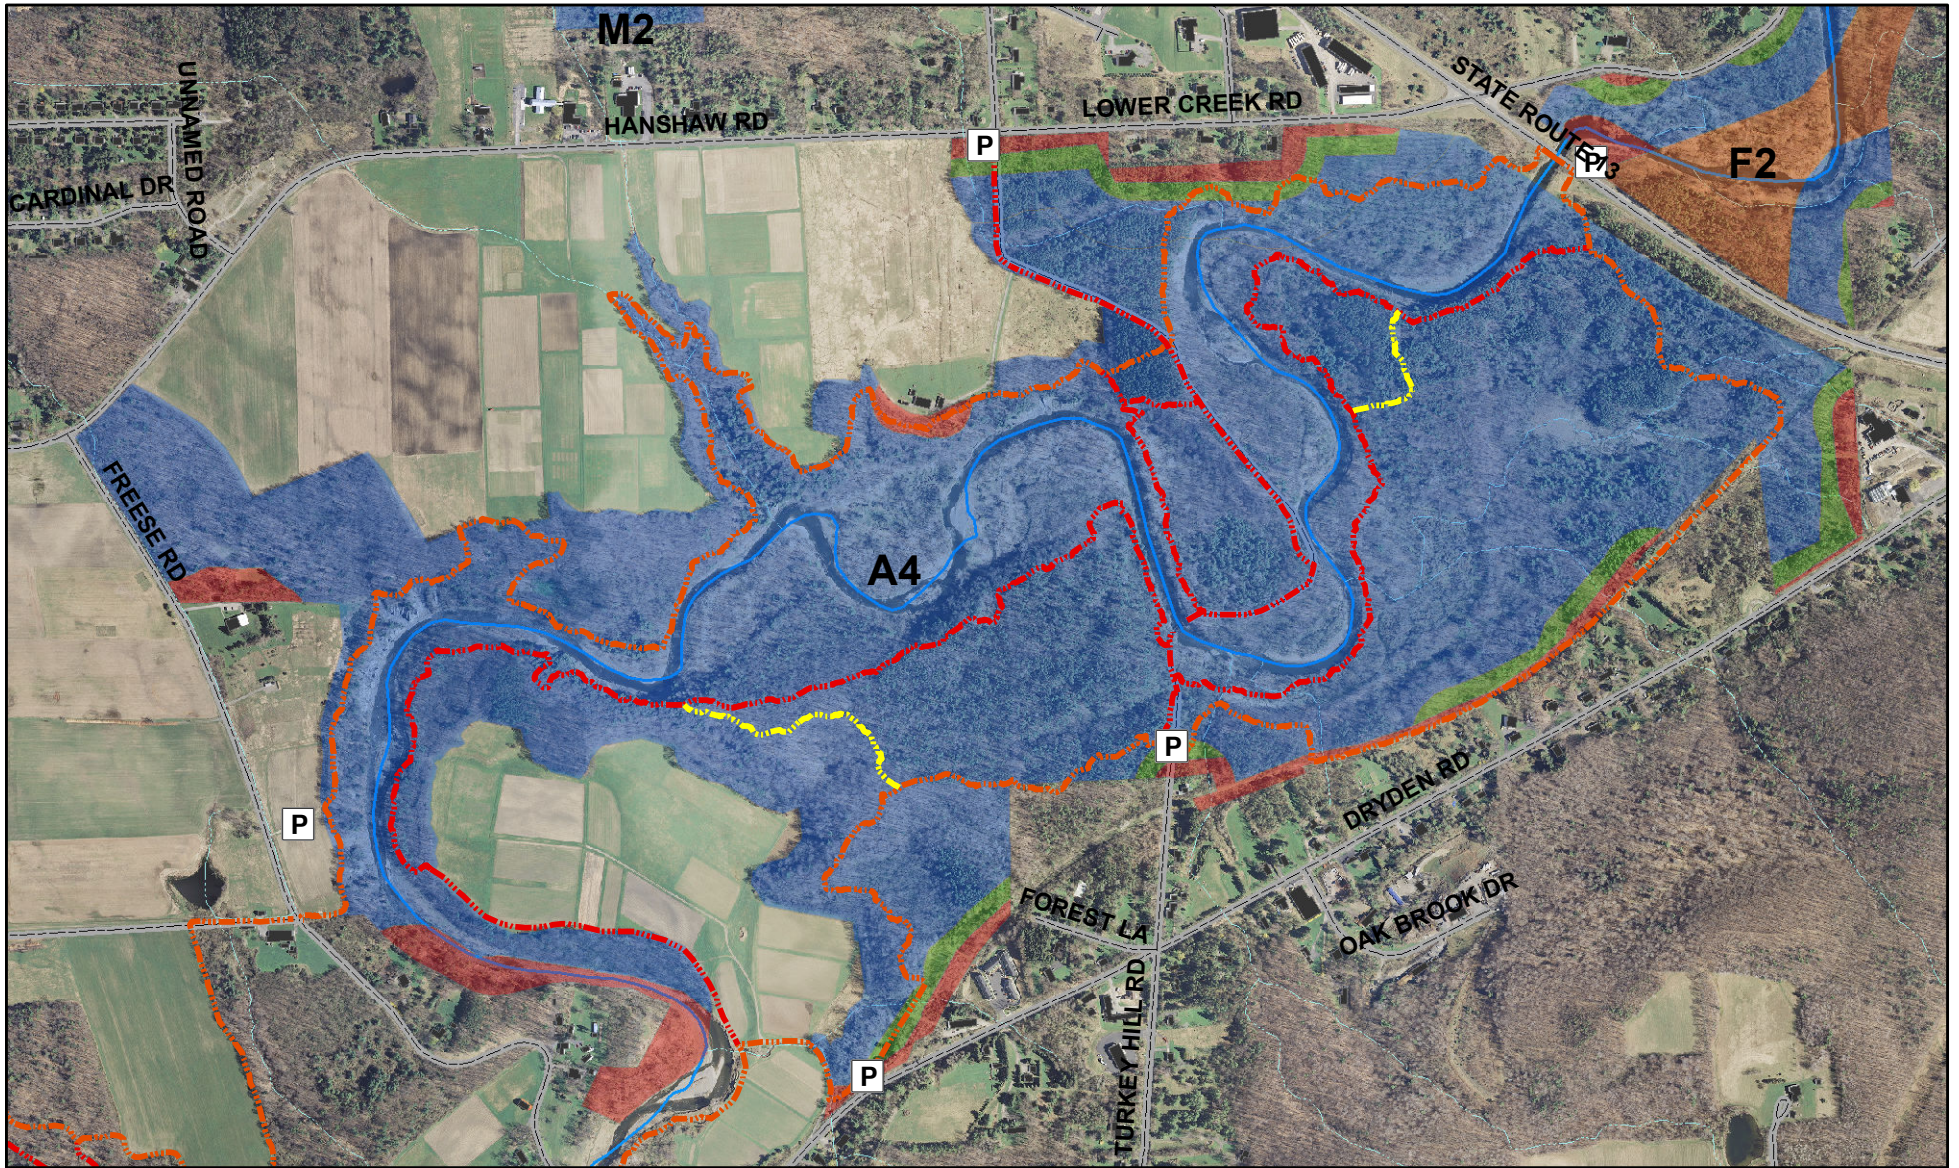

Cornell University Deer Management Program - Monkey Run (A4)

<p>P Parking Areas</p> <p>Cornell Botanic Gardens Trail System</p> <ul style="list-style-type: none"> ▬▬▬▬ Blue blaze ▬▬▬▬ Orange blaze ▬▬▬▬ Red blaze ▬▬▬▬ White blaze ▬▬▬▬ Yellow blaze 	<p>Allowed Use</p> <ul style="list-style-type: none"> ▬ Bow ▬ Crossbow ▬ Firearm ▬ Restricted 	<p>Streams</p> <ul style="list-style-type: none"> ▬▬▬▬ Intermittent Stream ▬▬▬▬ Perennial Stream Buildings Roads 		
<p>500 250 0 500 1,000 1,500 2,000 2,500 3,000 3,500 4,000 Feet</p>				